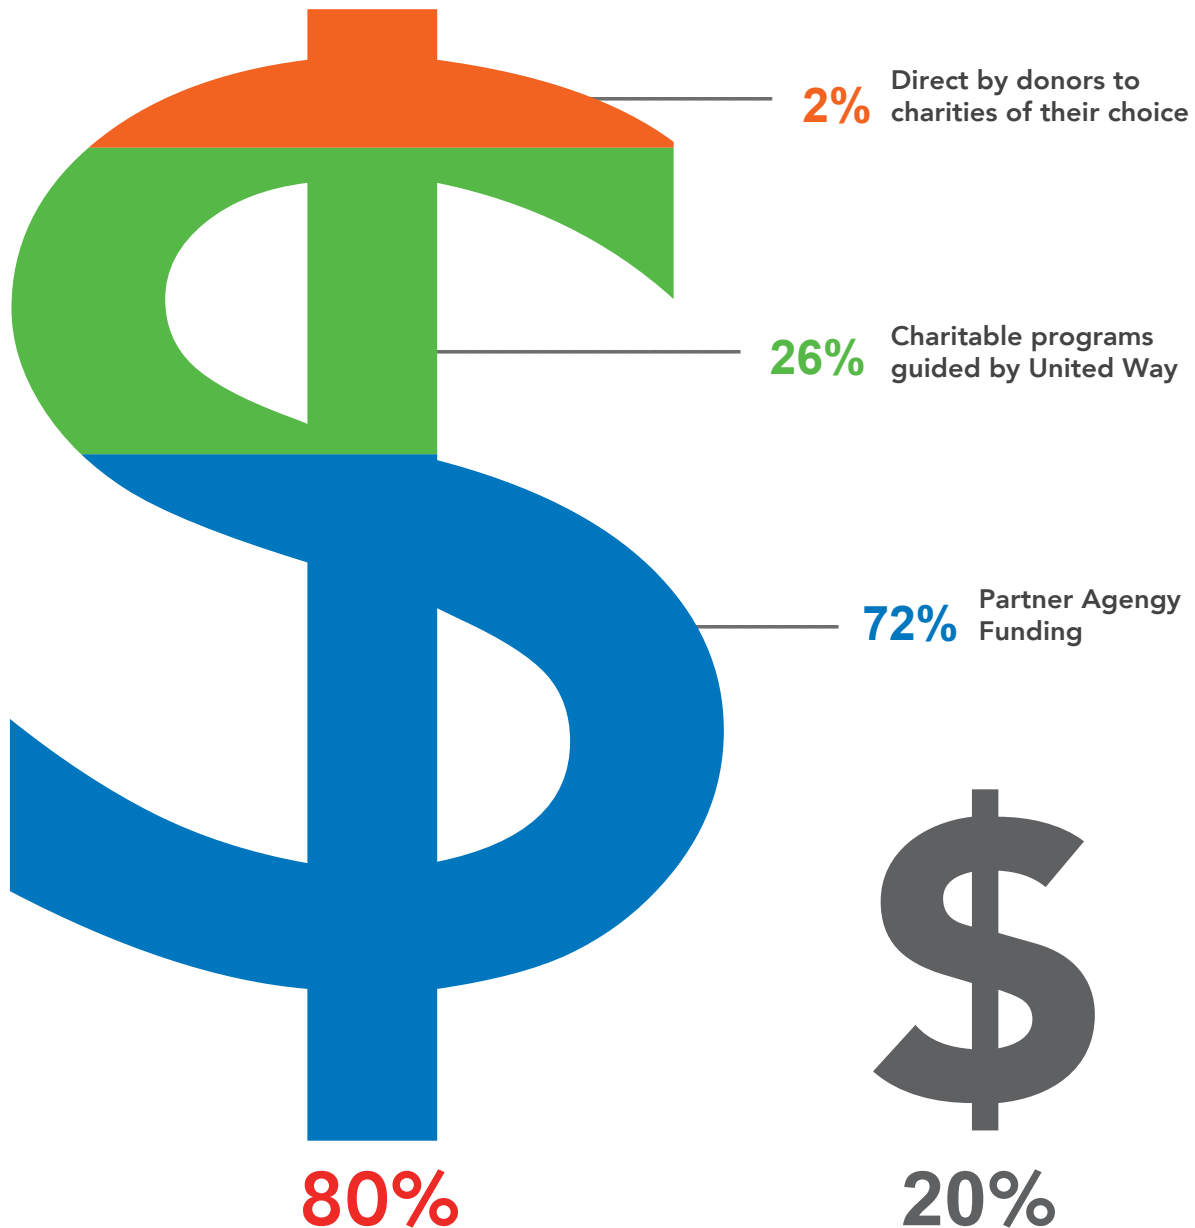

Where your dollars go...

80 cents of every dollar raised
by United Way is invested in our community.

80%

United Way makes a lasting impact by investing in collaboration, change initiatives and partner agencies.

20%

Fundraising costs

All information based on 2019/2020 financial statements.

United Way
Peterborough & District